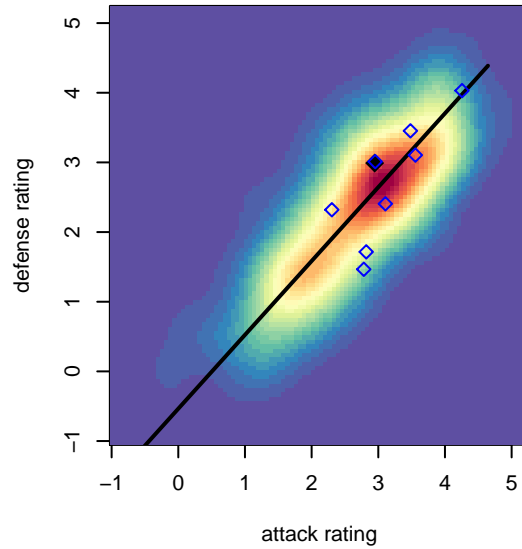

# Clovis Crossfire Blue B01

, CAN  
 B01 total strength=1656  
 attack=19.02 defense=19.89

alt names used:  
 CLOVIS CROSSFIRE 01B BLUE (CAN)  
 CLOVIS CROSSFIRE 01B BLUE (CAN)

Venues played:  
 2016 Albion Cup 2001 PUMA VELITE U16  
 2016 NV Players Showcase Bellagio U16

**Clovis Crossfire Blue B01**  
 Dots are actual minus expected GF (blue circles) and GA (red triangles).  
 Blue line is smoothed change in attack strength. Red is smoothed change in defense strength.

**attack and defense variance (black dot)  
relative to other teams  
and top 10 in region**

**attack and defense rating  
relative to others at age  
and all opponents in last 13 months**

**attack and defense rating  
relative to others at age  
and all opponents in last 13 months**